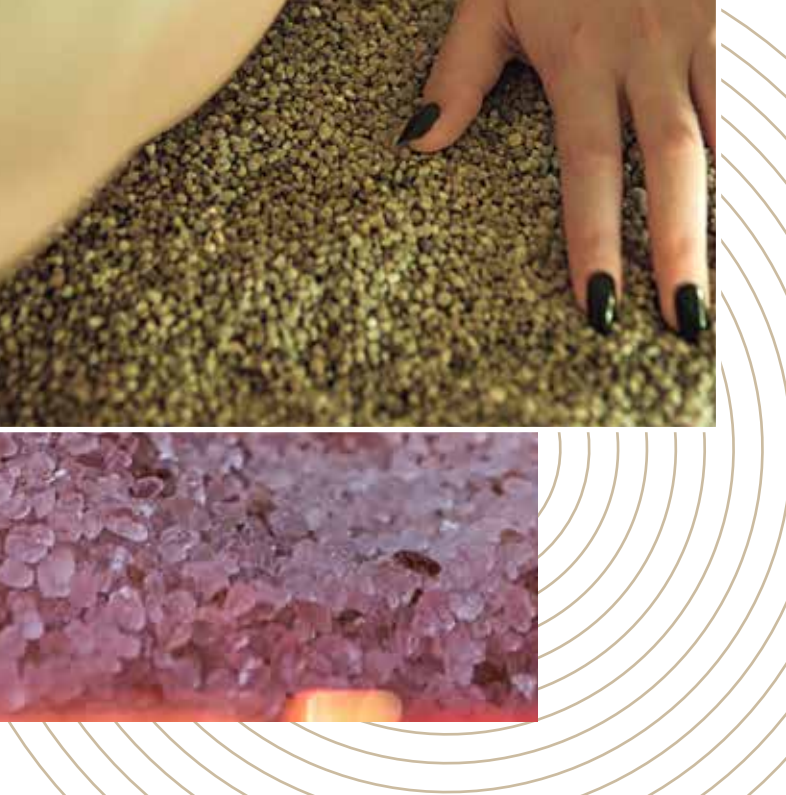

REBALANCE

LETTINO PER MASSAGGI SU MATERASSO AD ACQUA, SABBIA DI QUARZO O SALE DELL'HIMALAYA CON CICLI DI COLORE E AROMI.