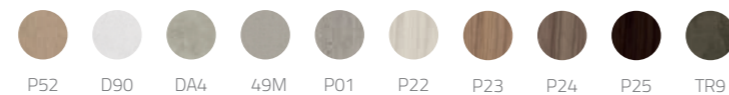

Reception NAT realizzata in nobilitato disponibile in 10 diverse finiture. Dotata di cassetto con chiave, vani a vista, passacavo e piano d'appoggio superiore.

Reception NAT, made of melamine faced-board, available in 10 different finishes. It is equipped with one drawer with key, free compartments, cable entry and upper shelf.

* FINITURE NOBILITATO - MELAMINE FACED BOARD FINISHES