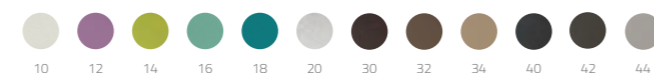

\* FINITURA COLORI SKAI - SKAI COLOURS FINISH

FINITURA IN FOTO - FINISH IN THE PICTURE

**Basamento bianco opaco**  
Matt white base

**Ovale skai bianco\***  
White skai oval

\* Disponibile in 12 finiture skai  
\* Available in 12 skai finishes