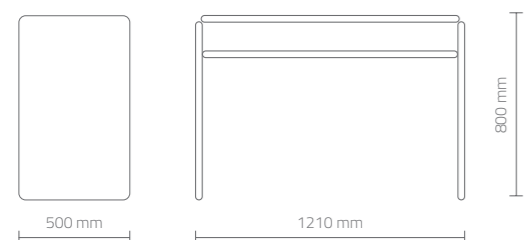

DIMENSIONI (mm) - DIMENSIONS (mm)

OPTIONAL - ACCESSORIES
LAMPADA LED - CUSCINO POGGIAMANI - ASPIRATORE HELIOS 280
LED LAMP - HAND CUSHION - HELIOS 280 ASPIRATOR

OPTIONAL - ACCESSORIES
CASSETTIERA NAIL NAT
CHEST OF DRAWERS NAIL NAT