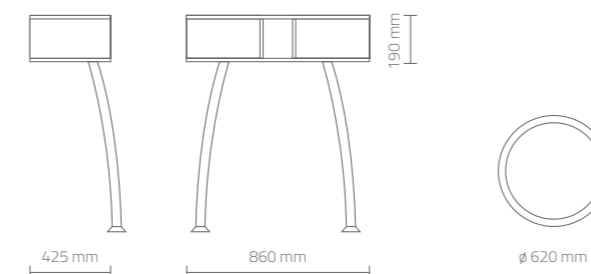

Mobile da trucco con struttura in legno nobilitato bianco lucido e cassetti frontali dotati di push-pull disponibili in 3 diverse finiture: larice bianco e rovere bardolino. Il mobiletto può essere sospeso o dotato di gambe cromate. Disponibile anche nella versione con gambe cromate - **MAKE-UP CROMO**

Specchiera con telaio in alluminio verniciato bianco. L'illuminazione a led ad alta potenza è celata dallo specchio diffondendo dal perimetro luce naturale per agevolare il lavoro dell'operatrice.

Make-up cabinet with structure in melamine-faced board equipped with 2 push-pull drawers available in three different finishes: white larch and bardolino oak. It can be suspended or equipped with 2 chrome-plated legs. Also available in the version with chrome-plated legs - **MAKE-UP CROMO**

Round wall mirror with white lacquered aluminium frame. The high-potency Led lighting is concealed behind the mirror and spread out through the mirror perimeter as natural light.

DIMENSIONI (mm) - DIMENSIONS (mm)