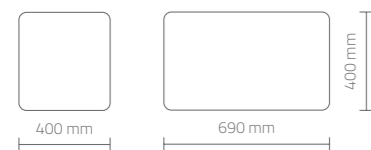

DIMENSIONI (mm) - DIMENSIONS (mm)