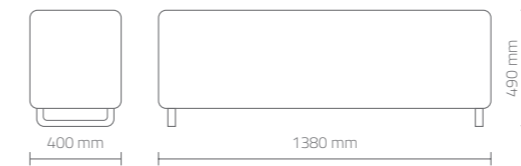

DIMENSIONI (mm) - DIMENSIONS (mm)