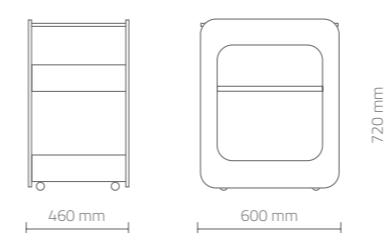

DIMENSIONI (mm) - DIMENSIONS (mm)

Creo è un ottimo complemento di lavoro dal carattere originale e raffinato, realizzato in nobilitato bianco opaco con ripiani disponibili in due diverse finiture: larice bianco e rovere bardolino. Pensato nei minimi dettagli, Creo è adattabile ad ogni esigenza. Il piano superiore durante la fase di montaggio può essere posizionato a filo struttura, soluzione ideale come piano d'appoggio per i macchinari.

Creo is an excellent complement, original and refined, made of matt white melamine-faced board with shelves available in two different finishes: white larch and bardolino oak. Creo can be used for different uses; during assembling top shelf can be positioned flush structure, the best solution as support tray for machineries.

FINITURE - FINISHES

Struttura bianco lucido
Structure glossy white

Frontali rovere bardolino
Front details bardolino oak

Frontali larice bianco
Shelves white larch

Frontali wengé naturale
Shelves matt white