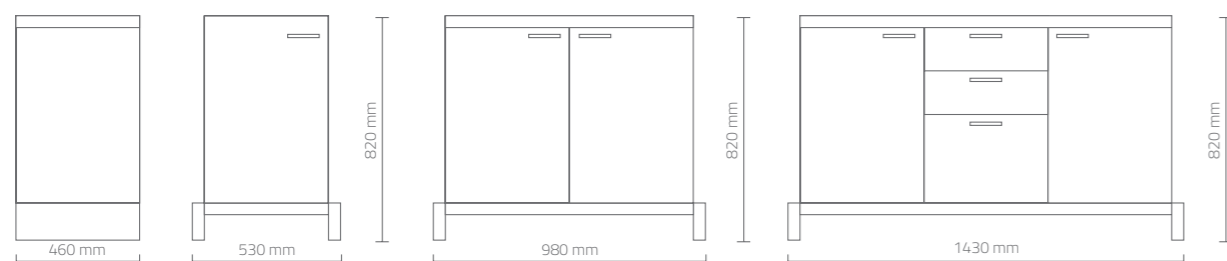

DIMENSIONI (mm) - DIMENSIONS (mm)

OPTIONAL - ACCESSORIES
MISCELATORE
CON LEVA CLINICA
MIXER TAP

Et-No e Et-No H2O sono mobili realizzati in legno nobilitato dallo stile moderno che permettono di arredare con originalità ogni ambiente. È possibile personalizzare il mobile a piacimento con ante, cassetti o con vani a giorno.

Lo zoccolino in legno può essere sostituito da 4 piedini cromati.

ET-NO 450

È dotato di un'anta con chiusura ammortizzata, maniglia cromata e zoccolino laterale o piedino cromato.

ET-NO 900

È dotato di due ante con chiusura ammortizzata, maniglie cromate e zoccolino laterale o piedino cromato.

ET-NO 1350

È dotato di due ante con chiusura ammortizzata, tre cassetti con guida a scomparsa con self-closing, zoccolino laterale o piedino cromato.

ET-NO H2O

Il mobile prende il nome di Et-No H2O se scelto nella versione con lavabo. Misure lavabo L. 400 x P. 340 x H. 145 mm. Optional: miscelatore a leva clinica.

Et-no and Et-no H2O are pieces of furniture made of melamine-faced board wood with modern lines that allow to furnish any space with originality. It is possible to customize the furniture with doors, drawers or free compartments. The wooden plinth can be replaced with 4 chrome-plated feet.

ET-NO 450

One self-closing door with chromed handle, wooden foot or chrome-plated foot.

ET-NO 900

Double doors with self-closing and chromed handle, wooden foot or chrome-plated foot.

ET-NO 1350

Double doors with self-closing and chromed handle, three self-closing drawers, wooden foot or chrome-plated foot.

ET-NO H2O

The furniture takes the name of Et-NO H2O if chosen in the version with washbasin. Washbasin dimension L. 400 x D. 340 x H. 145 mm. Option: clinical lever mixer tap.